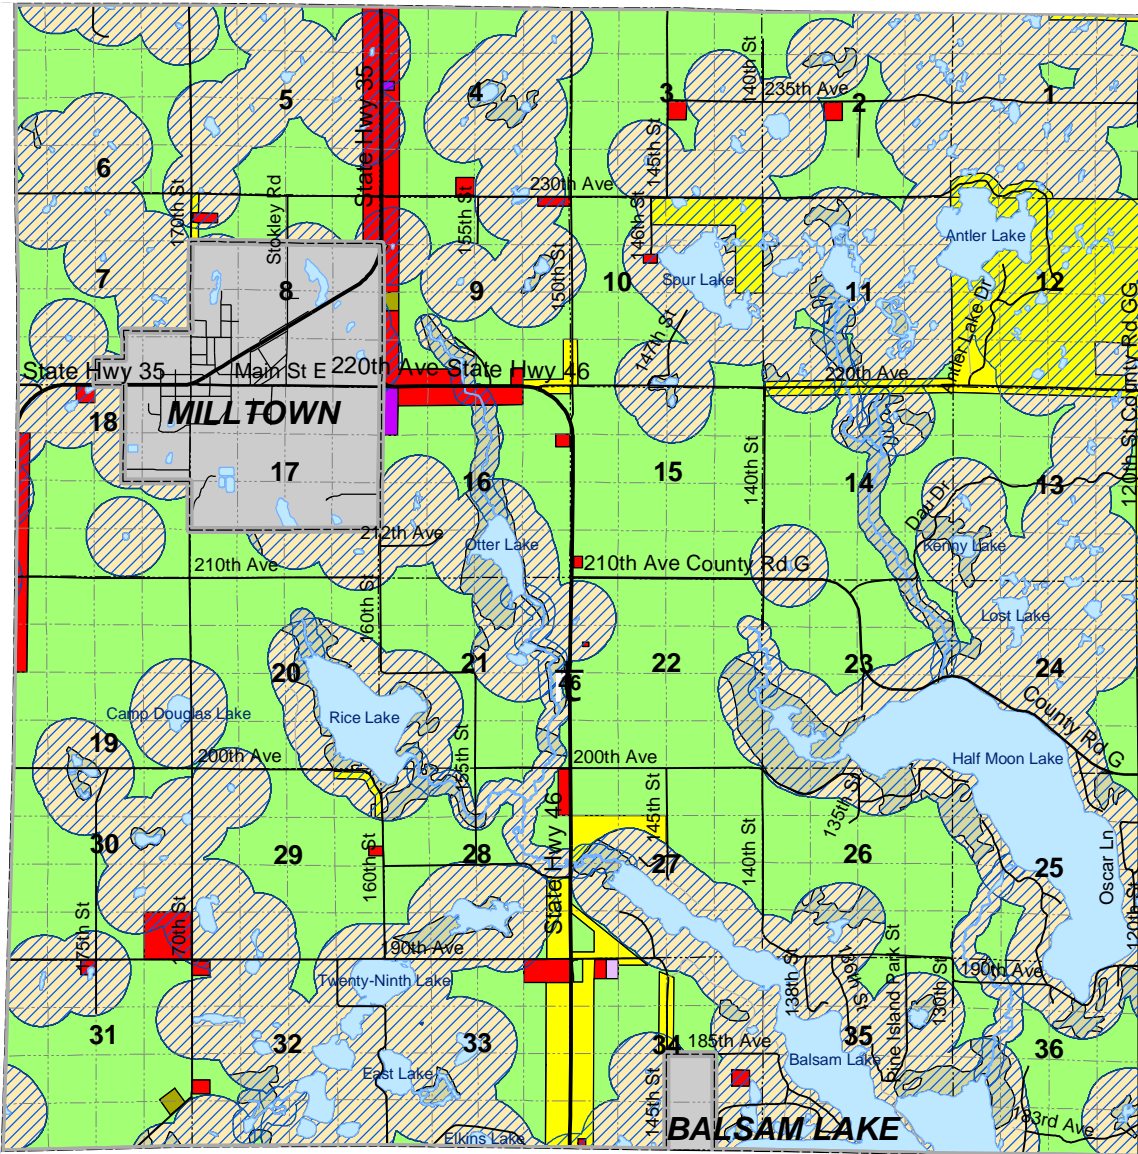

Milltown

T35N R17W

Zoning District Map

Zoning Districts			
	Shorelands Area		Residential
	General Purpose		Commercial
	Wetland-Shoreland		Restricted Commercial
	Agricultural		Industrial
	Exclusive Agricultural		Restricted Industrial
	Conservancy		Town Zoning
	Forestry		Village/City Zoning
	Recreational		Unzoned Town